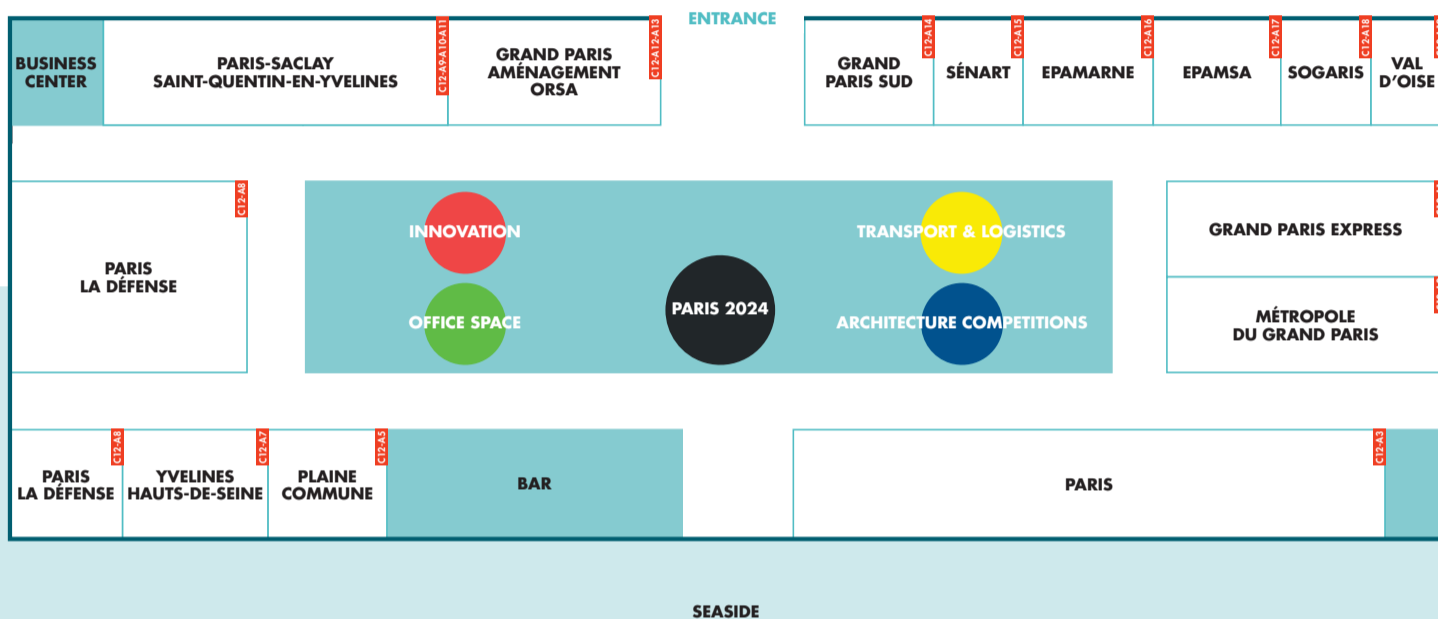

# UNITED GRAND PARIS

EXHIBITORS, LOCATION MAP, CONTACTS

WWW.GRANDPARIS-MIPIM.COM  
 FOLLOW US!

## PAVILLON GRAND PARIS REGION - (C12)

## EXHIBITORS

## KEY FIGURES

**30** MILLION M<sup>2</sup> SURFACE BUSINESS PREMISES

**12,012** KM<sup>2</sup> SURFACE AREA

**680,000** STUDENTS

**1<sup>er</sup>** 44,9 MILLION THE WORLD'S LEADING TOURIST DESTINATION

**162,000** R&D JOBS